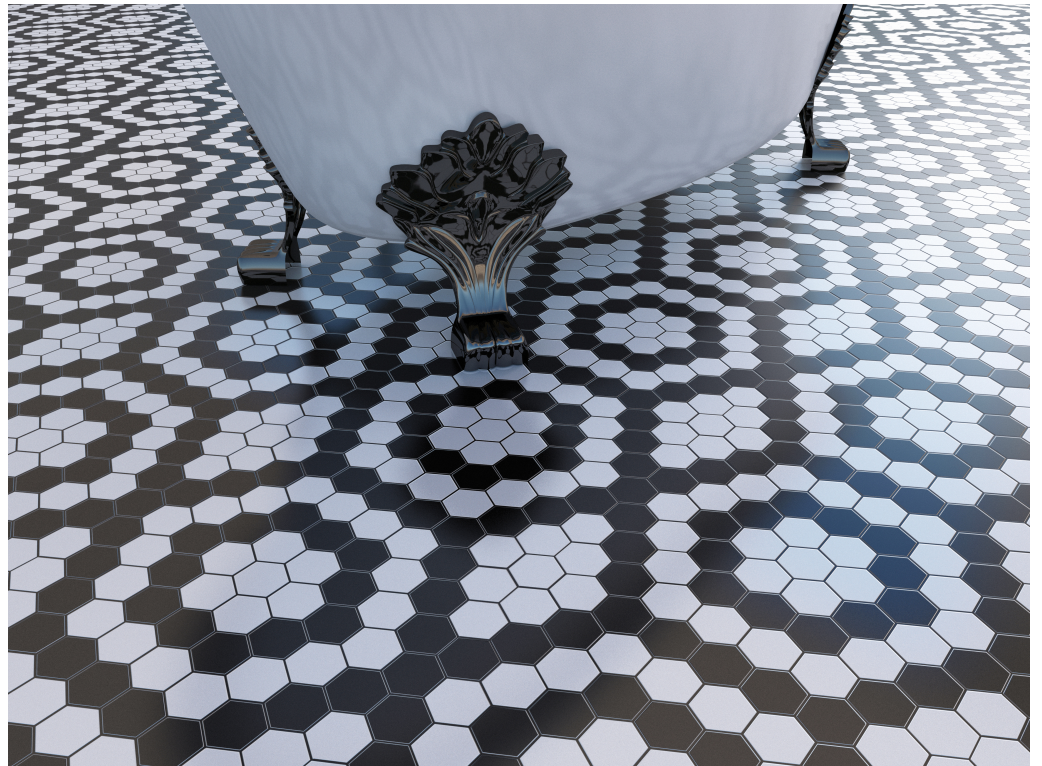

Rematted Glass Cobalt

Rematted Glass

Matte tiles are great for many reasons, from design aesthetic to the ease of cleaning. The matte finish gives a natural texture optimal for wet areas.

With the added durability of recycled glass, Rematted Glass is pool rated for use in swimming pools, walls, floors, backsplashes, and more.

Material: Recycled Glass

Finish: Matte

Thickness: 6mm

1.06 SF/PC

11 PCS/CTN

11.66 SF/CTN

Rated: Wall, Floor & Pool

Rematted Glass in Smoke and Frosted