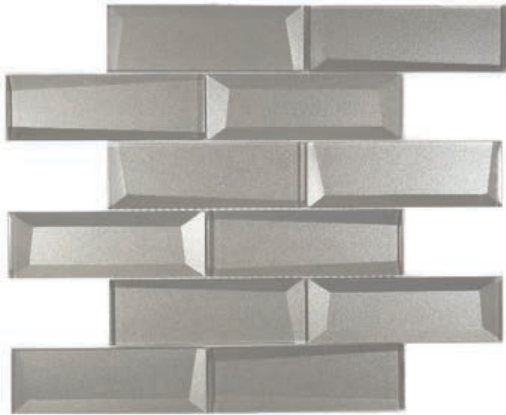

OBLONG - Piece Size: 11.81 x 11.02 in | 0.90 SF/PC | 11 PCS/CTN | 9.90 SF/CTN | Rated: Wall

Beveled Glass

WHITE
CG-JY-161001
9999458134

FROST
CG-JY-161002
9999458133

SILVER
CG-JY-161004
9999458132

PEWTER
CG-JY-161003
9999458067