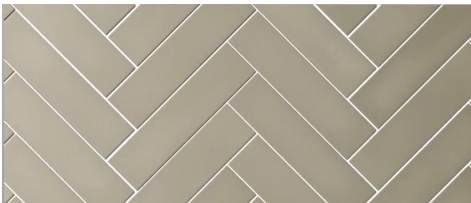

Grey Dun
CEGI-SLO314GDUN
9999477865