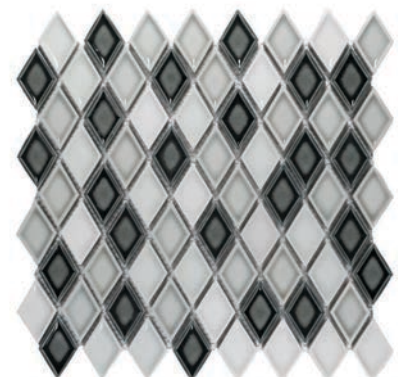

3" CALACATTA HEX
CNK-20171109-02
9999470733

Aria Crystals

TAUPE
CG-HH-160109
9999457503

SPECIFICATIONS

Material: Porcelain
Finish: Crackle
Thickness: 8mm
0.92 SF/PC
10 PCS/CTN
9.19 SF/CTN
Rated: Wall

Piece Size: 11.81 x 11.22 in