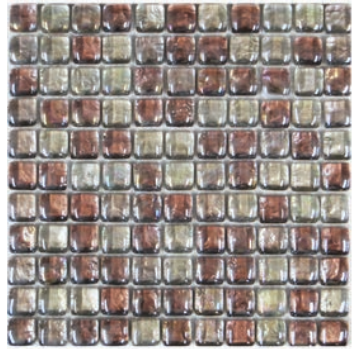

Pickets in Bright White

Bubble Glass

SKY
CEGIBB1SKY1P

AQUA
CEGIBBAQ1P

CAMO
CEGIBBCAM1P

KHAKI
CEGIBBKHK1P

FIRE
CEGIBBFIR1P

ROSE
CEGIBBRSE1P