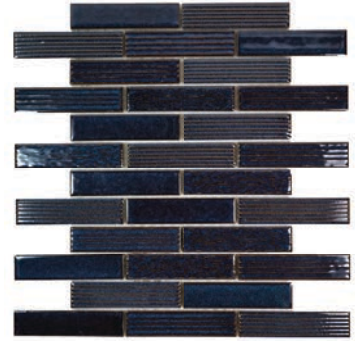

BLUE JAY
CEGIAVBLJ1P

Piece Size:
11-11/16 x 11-1/16 in