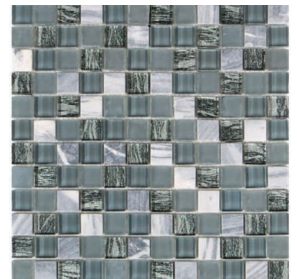

Pickets in Bright White

Bubble Glass

SKY
CEGIBB1SKY1P

AQUA
CEGIBBAQ1P

CAMO
CEGIBBCAM1P

KHAKI
CEGIBBKHK1P

FIRE
CEGIBBFIR1P

ROSE
CEGIBBRSE1P

Material: Glass | Finish: Glossy | Thickness: 15mm | 0.96 SF/PC | 10 PCS/CTN | 9.60 SF/CTN | Rated: Wall

Silk Glass

STEEL BRUSH
CEGISLKSTB1P

SPECIFICATIONS

Material: Glass & Stone
Thickness: 8mm
Finish: Glossy
0.96 SF/PC
10 PCS/CTN
9.60 SF/CTN
Rated: Wall
Piece Size: 11-3/4 x 11-3/4 in

COPPER
CEGISLKCPR1P

STARDUST
CEGISLKSTRST1P

CHECKERS
CEGISLKCKRS1P

ANTIQUE
CEGISLKATQ1P

Crackle Glass

ARMY GREEN
CEGICRKAG1P

SEA GULL
CEGICRKSGL1P

COAL
CEGICRKCL1P