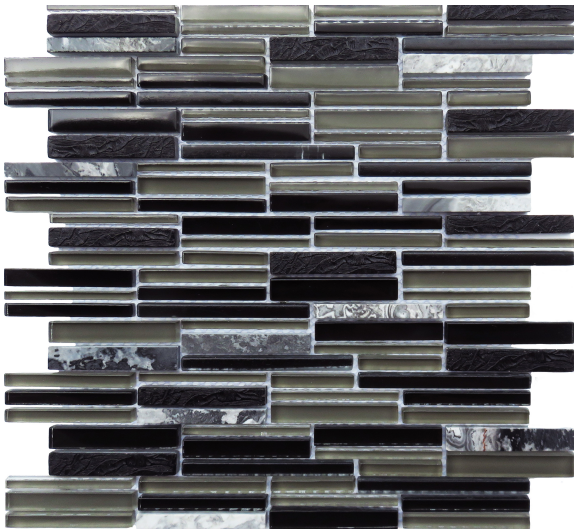

12-3/8 x 12-3/8 in

SOIL
CEGIRSTSOL1P

MERCURY
CEGIRSTMCRY1P

Night Life Mosaics

SPEARMINT
CEGINLSPRMT1P

DOUBLEMINT
CEGINLDBLM1P

Terrace Mosaics

MARSHMALLOW
CEGITRMRSH1P

TEA
CEGITRTEA1P

OCEAN
CEGITROC�1P

MIDNIGHT
CEGITRMDNT1P

Paintbrush

Glass

SAND
CEGIPBSND1P

DARK GRAY
CEGIPBDGRY1P

BROWN
CEGIPBBRWN1P