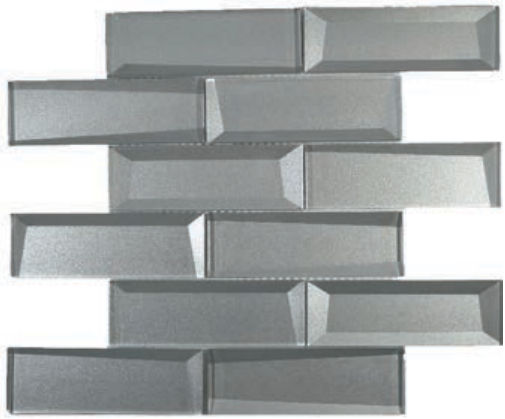

FROST
CG-JY-161002
9999458133