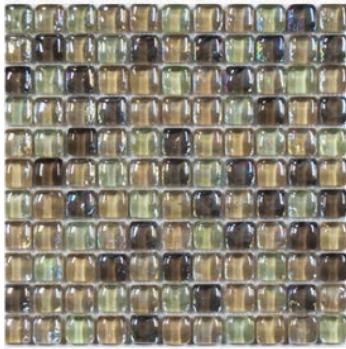

Pickets in Bright White

Bubble Glass

SKY
CEGIBB1SKY1P

AQUA
CEGIBBAQ1P

CAMO
CEGIBBCAM1P

KHAKI
CEGIBBKHK1P

FIRE
CEGIBBFIR1P

ROSE
CEGIBBRSE1P