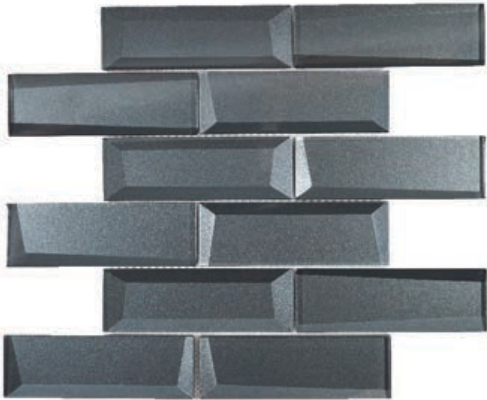

OBLONG - Piece Size: 11.81 x 11.02 in | 0.90 SF/PC | 11 PCS/CTN | 9.90 SF/CTN | Rated: Wall

Beveled Glass

WHITE
CG-JY-161001
9999458134

FROST
CG-JY-161002
9999458133

SILVER
CG-JY-161004
9999458132

PEWTER
CG-JY-161003
9999458067