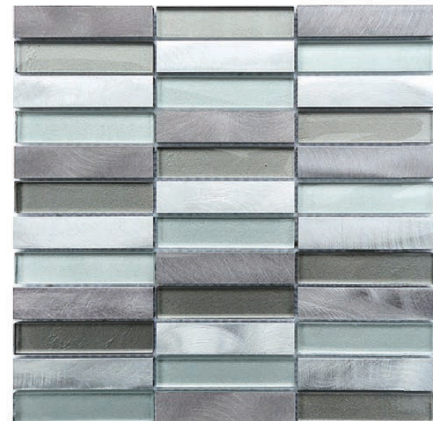

12-3/8 x 12-3/8 in

SOIL
CEGIRSTSOL1P

MERCURY
CEGIRSTMCRY1P

Night Life Mosaics

SPEARMINT
CEGINLSPRMT1P

DOUBLEMINT
CEGINLDBLM1P

Terrace Mosaics

MARSHMALLOW
CEGITRMRSH1P

TEA
CEGITRTEA1P

OCEAN
CEGITROC�1P

MIDNIGHT
CEGITRMDNT1P

Paintbrush

Glass

SAND
CEGIPBSND1P

DARK GRAY
CEGIPBDGRY1P

BROWN
CEGIPBBRWN1P