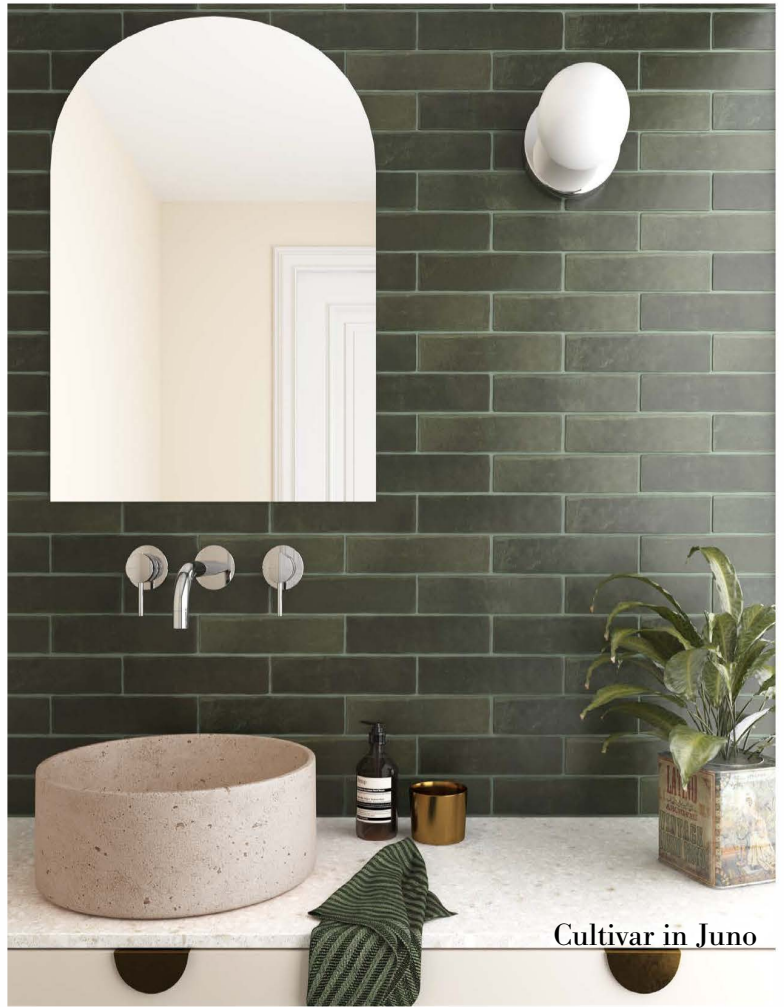

Empress

EQ-CLTVR-JOLYEMP

Eden

EQ-CLTVR-JOLYEDN
9999480178

Specifications

Material: Porcelain | Finish: Matte | Thickness: 9mm
N/A SF/PC | 66 PCS/CTN | N/A SF/CTN | Rated: Wall, Floor & Pool

.5 x 8 in

Suelo