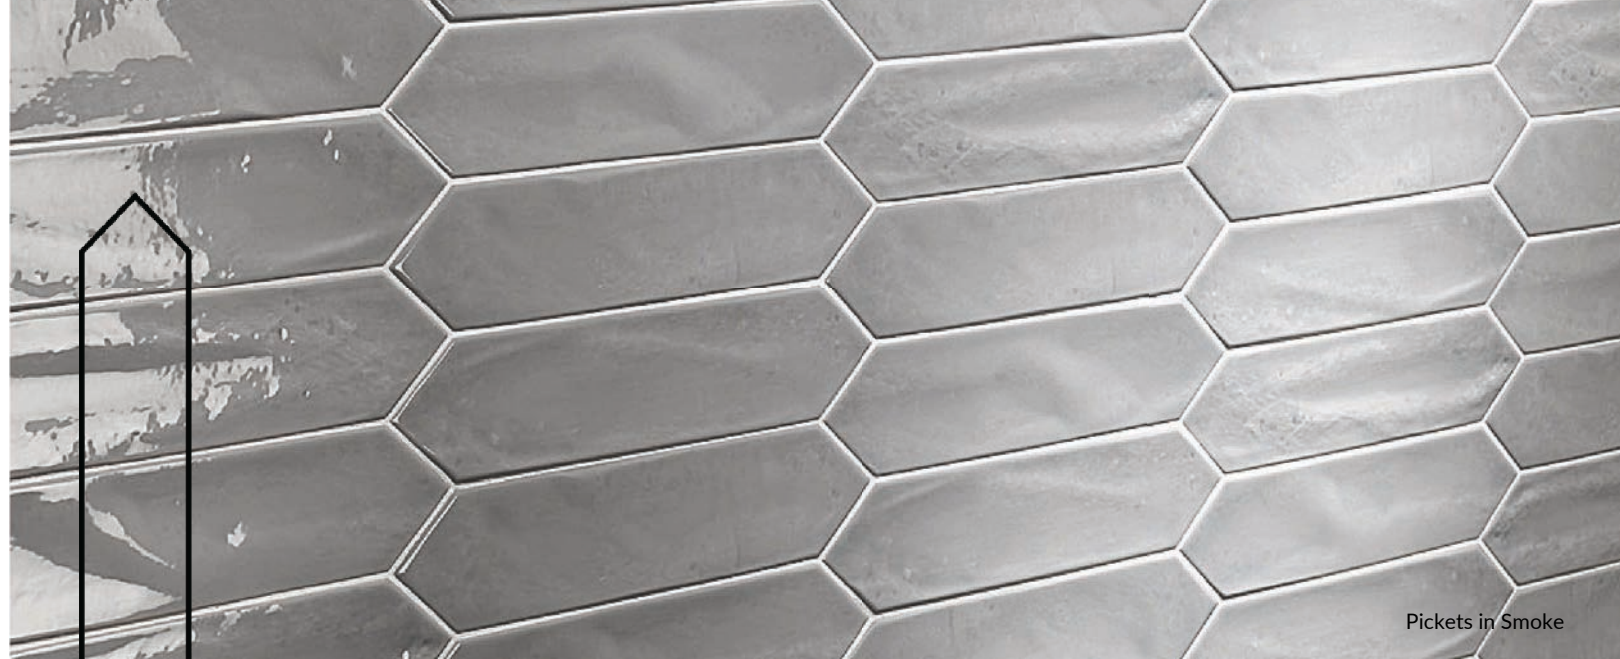

Pickets in Smoke

Pickets Quarter Round

1.2 x 30 cm / .5" x 12"

Matte White
CG-PKQRTWH
9999469706

Bright White
CG-PKQBRWH
9999476477

Ivory
CG-PKQRIVOR

Caramel
CG-PKQRCARA