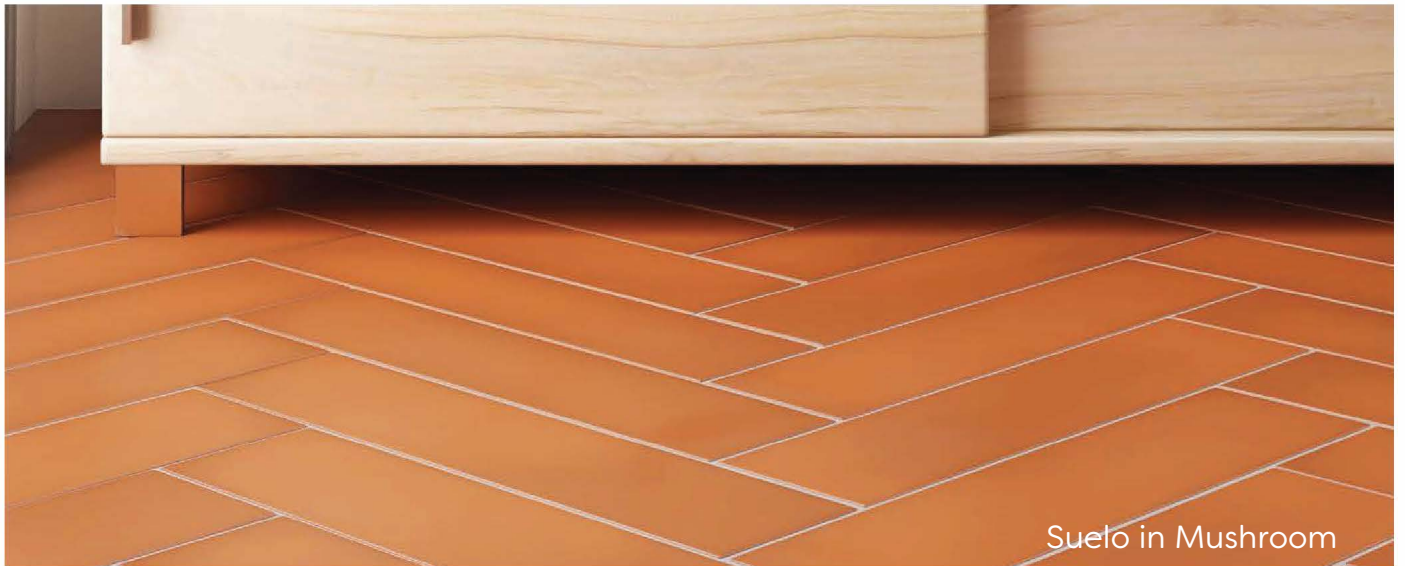

Suelo in Mushroom