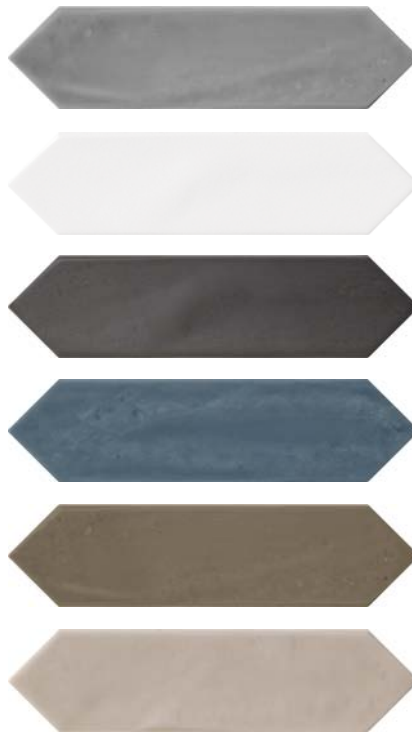

CRACKLE GREY

CG-HH-160116-C
9999457356

Material: Porcelain | Finish: Crackle | Thickness: 8mm | 0.81 SF/PC | 10 PCS/CTN | 8.10 SF/CTN | Rated: Floor
| Piece Size 10.63 x 11.02 in |

Pickets in Charcoal and Matte White

Pickets

BRIGHT WHITE
CG-PKBRWH7530
9999469396

SMOKE
CG-PKSMKE7530
9999469358

MATTE WHITE
CG-PKMTWH7530
9999469391

CHARCOAL
CG-PKCHAR7530
9999469389

STORM
CG-PKSTRM7530
9999469392

TAUPE
CG-PKTAUP7530
9999469395