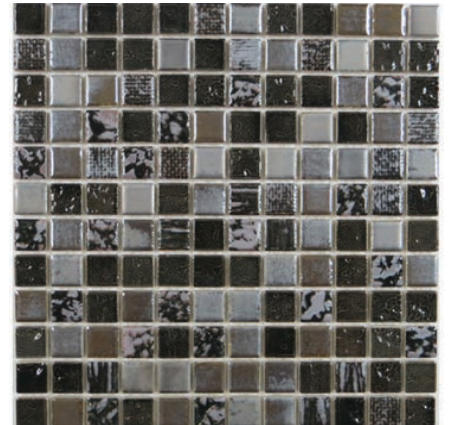

LIME
CEGIRTOLIM1P

Links

LAVA
CEGILNKLAV1P

SLATE
CEGILNKSLT1P

EARTH
CEGILNKERT1P

MILKY
CEGILNKMLK1P

GOLDEN
CEGILNKGLD1P

ARMOR
CEGILNKARM1P

Material: Porcelain | Finish: Glossy | Thickness: 8mm | 1.03 SF/PC | 20 PCS/CTN | 20.60 SF/CTN | Piece Size: 12 x 12 in
| Rated: Wall, Floor & Pool |

Rustica

COALMINE
CEGIRSTCOMN1P

FALL
CEGIRSTFAL1P

Specifications