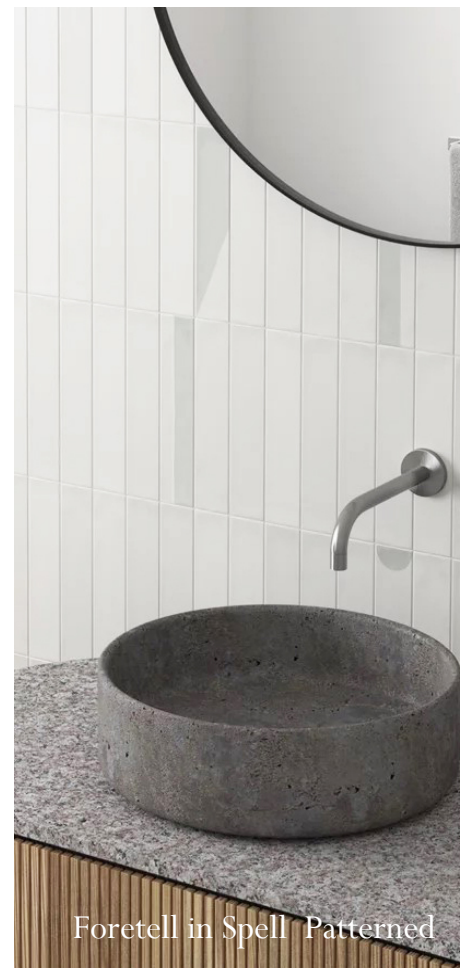

Levitate Patterned
FORETELL-PAT-LEVI

Foretell in Charm Patterned

Range

Range

Quarry
RANGE-QRRY
9999478679

Summit
RANGE-SMMT
9999478589

Spar
RANGE-SPAR
9999478813

Luster
RANGE-LSTR
9999478877