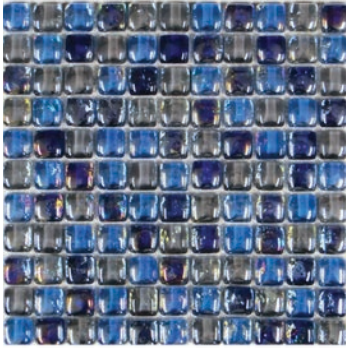

Matte White
CG-PKQRTWH
9999469706

Bright White
CG-PKQBRWH
9999476477

Ivory
CG-PKQRIVOR

Caramel
CG-PKQRCARA

Taupe
CG-PKQRTAUP

Smoke
CG-PKQRSMKE

Storm
CG-PKQRSTRM
9999479914

Charcoal
CG-PKQRCHAR
9999478470

Pickets in Bright White

Bubble Glass

SKY
CEGIBB1SKY1P

AQUA
CEGIBBAQ1P

CAMO
CEGIBBCAM1P

KHAKI
CEGIBBKHK1P

FIRE
CEGIBBFIR1P

ROSE
CEGIBBRSE1P