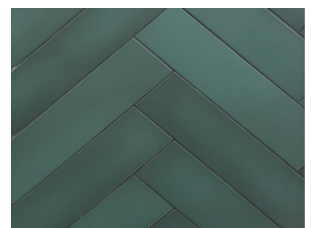

Pond
CEGI-SLO314POND
9999478259

Shadow
CEGI-SLO314SHAD
9999478370

*** Morning Dew ***
CEGI-SLO314MDEW
*Available by Special Order Only
Please Inquire*

Specifications

Material: Porcelain
Finish: Matte
Thickness: 9mm
0.36 SF/PC
19 PCS/CTN
6.84 SF/CTN
Rated: Wall & Floor

3.6 x 14.5 in

Shade Variation

Suelo in Wolf

Suelo in Mushroom

Suelo in Wine