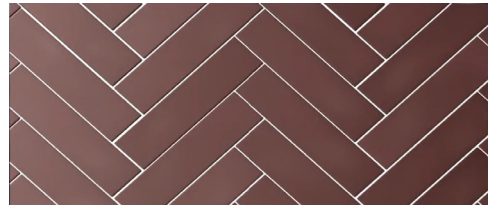

Suelo

Suelo in Bone

Porcelain Wall & Floor Tile

Wolf
CEGI-SLO314WOLF
9999477425

Bone
CEGI-SLO314BONE
9999477702

*** Flower Bud ***
CEGI-SLO314FLOW
*Available by Special Order Only
Please Inquire*

Tuscany
CEGI-SLO314TUSC
9999477627

Modern Grey
CEGI-SLO314MGREY
9999478131

*** Wine ***
CEGI-SLO314WINE
*Available by Special Order Only
Please Inquire*

Outer Space
CEGI-SLO314OTSP
9999478743

Grey Dun
CEGI-SLO314GDUN
9999477865

*** Mushroom ***
CEGI-SLO314MUSH
*Available by Special Order Only
Please Inquire*

Pond
CEGI-SLO314POND
9999478259

Shadow
CEGI-SLO314SHAD
9999478370

*** Morning Dew ***
CEGI-SLO314MDEW
*Available by Special Order Only
Please Inquire*

Specifications

Material: Porcelain
Finish: Matte
Thickness: 9mm
0.36 SF/PC
19 PCS/CTN
6.84 SF/CTN
Rated: Wall & Floor

3.6 x 14.5 in

Shade Variation

Suelo in Wolf

Suelo in Mushroom

Suelo in Wine