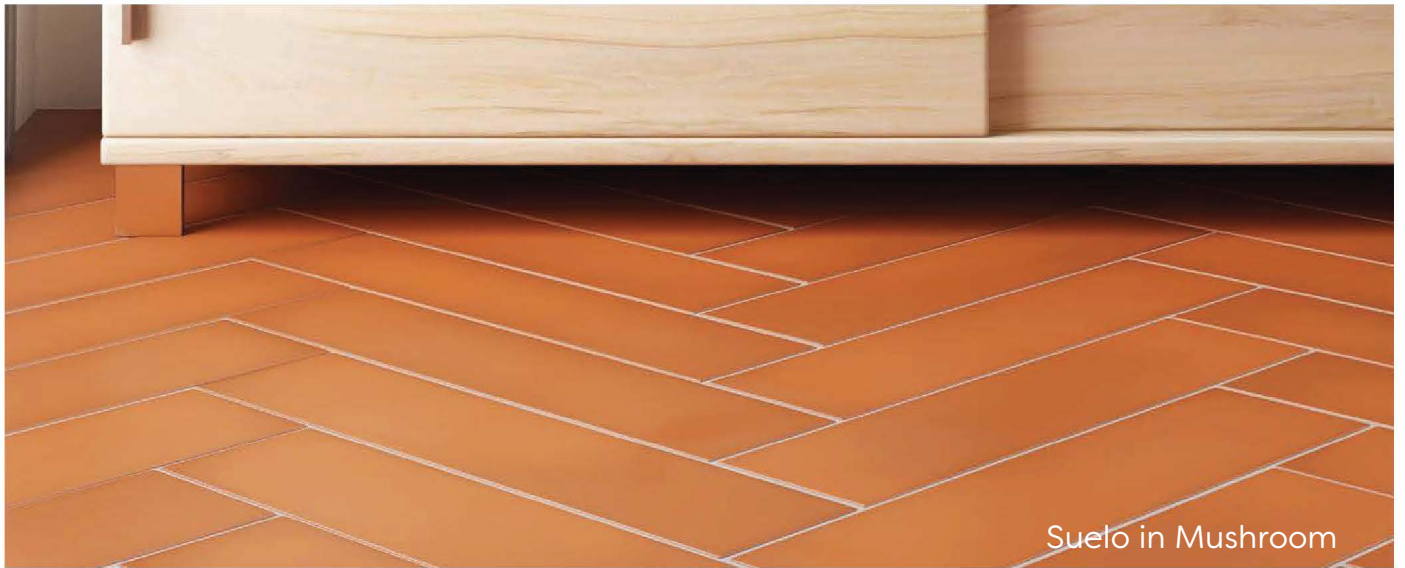

Pond
CEGI-SLO314POND
9999478259

Shadow
CEGI-SLO314SHAD
9999478370

*** Morning Dew ***
CEGI-SLO314MDEW
*Available by Special Order Only
Please Inquire*

Specifications

Material: Porcelain
Finish: Matte
Thickness: 9mm
0.36 SF/PC
19 PCS/CTN
6.84 SF/CTN
Rated: Wall & Floor

3.6 x 14.5 in

Shade Variation

Suelo in Wolf

Suelo in Mushroom

Suelo in Wine