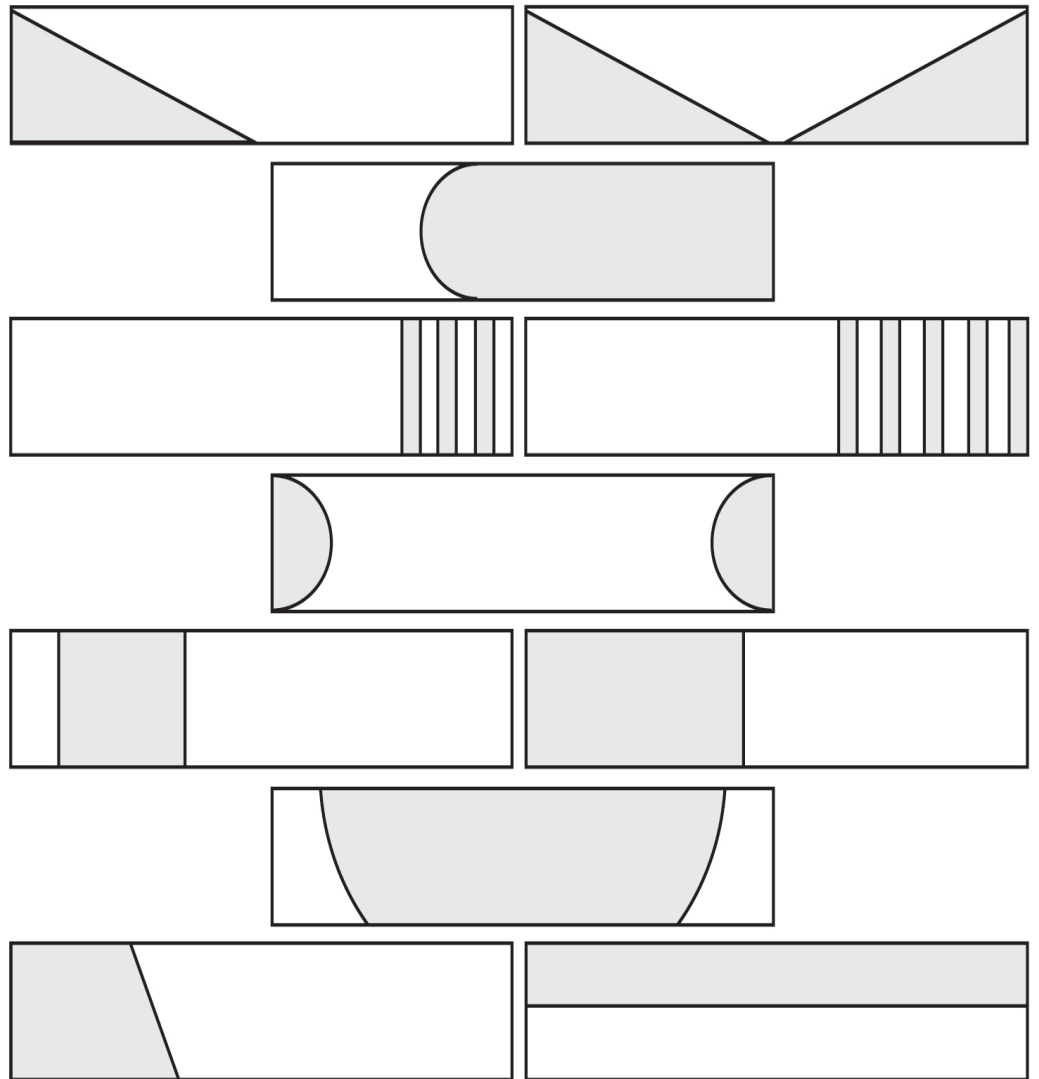

2 1/2" x 12"

Specifications

Material: Porcelain
Finish: Matte
0.20 SF/PC
28 PCS/CTN
5.60 SF/CTN
Rated: Wall, Floor,
& Pool

*CEGI offers Foretell Patterned pieces via special order

Foretell Patterned

Special Order Pieces

Specifications:
Material: Porcelain
Finish: Matte & Glossy
0.20 SF/PC
28 PCS/CTN
5.60 SF/CTN
Rated: Wall & Pool

Foretell Patterned comes in 11 different designs. Each design is a mix of matte and glossy finishes. Cartons are composed of a random assortment of various designs.