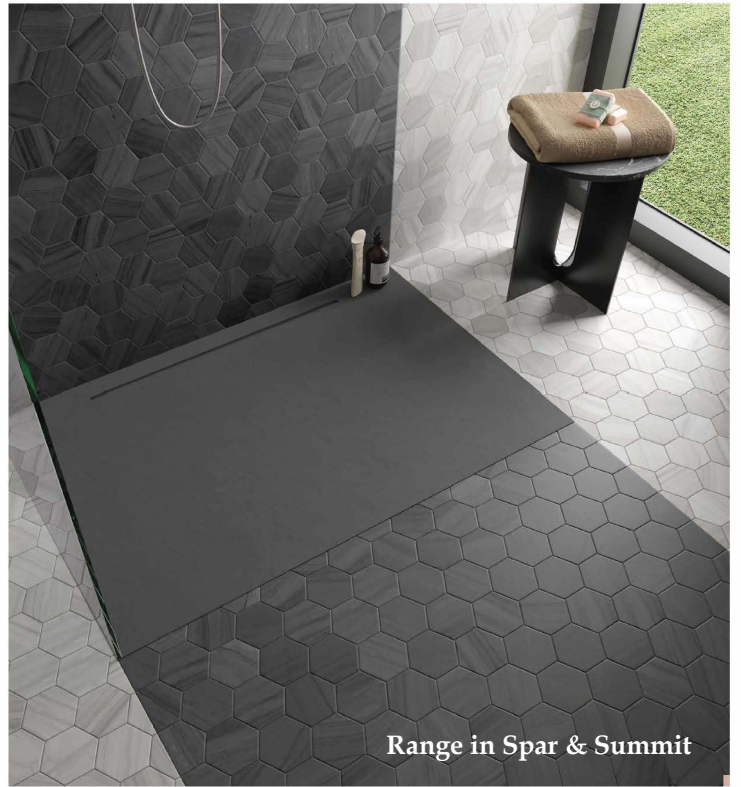

Range

Range

Quarry
RANGE-QRRY
9999478679

Summit
RANGE-SMMT
9999478589

Spar
RANGE-SPAR
9999478813

Luster
RANGE-LSTR
9999478877

Specifications

Material: Porcelain

Finish: Matte

.09 SF/PC

50 PCS/CTN

4.5 SF/CTN

Piece Size: 4.5 x 4 in

Rated: Wall, Floor & Pool

Range in Quarry

Range in Spar & Summit

Range in Luster

Range in Summit