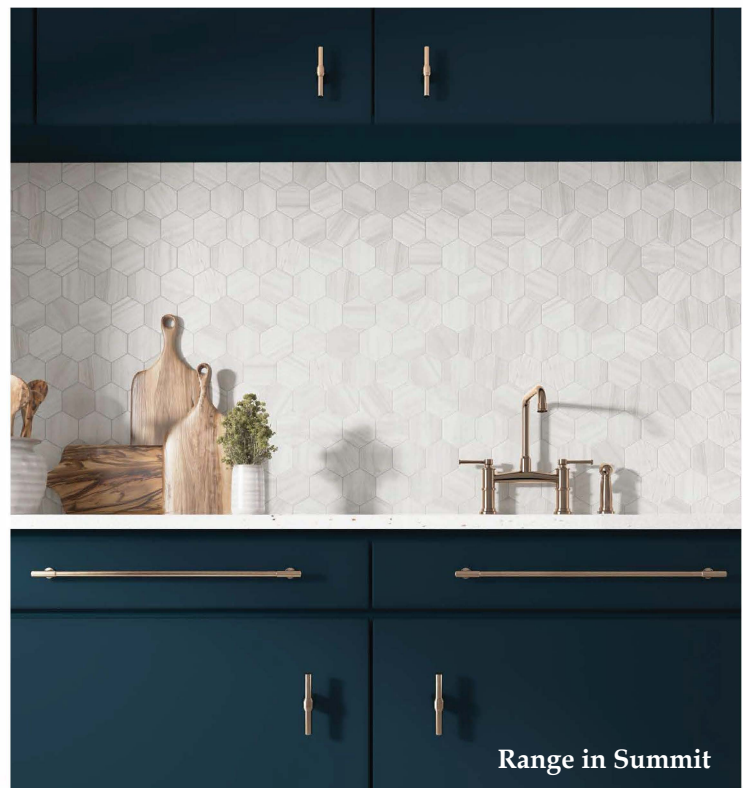

Range in Summit